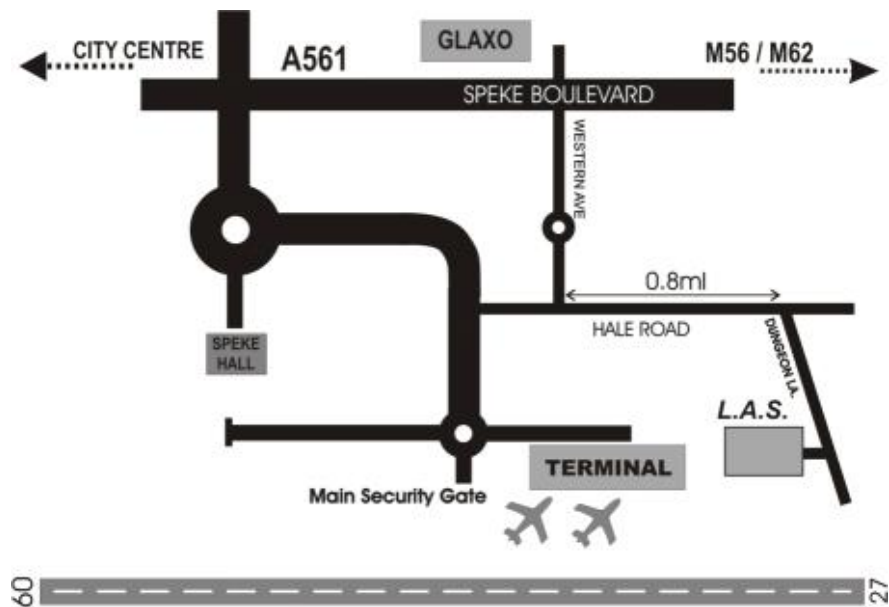

Business Aviation Centre
Viscount Drive
Liverpool John Lennon Airport
Liverpool L24 5GA
Tel: +44 (0)870 442 4521
Fax: +44 (0)870 442 4522

How to find us.

From M56

Take junction 12 off the M56 (A557/A553). Follow signs for Liverpool airport, via Runcorn. Pass over the Widnes/Runcorn bridge and continue down Speke Boulevard (A561).

From M62

Take junction 6 then the A5300 at the roundabout, then continue down Speke Boulevard (A561) following signs for Liverpool Airport.

Quickest access from the east is off Speke Boulevard into Western Ave and then left into Hale Road. Dungeon Lane is 0.8 miles on the right, the next road after the blue hangar.

Access is via the first gate on the right, car parking is available on site.